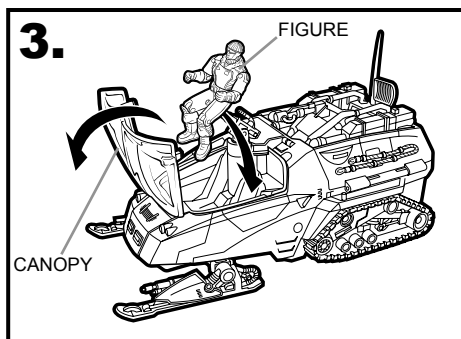

ICE SABRE™ with FROSTBITE® figure

- 1. FIGURE FITS INSIDE COCKPIT**
- 2. PIVOTING FRONT SKIS**
- 3. FIGURE FITS INSIDE GUN STATION**
- 4. DOORS OPEN**
- 5. LAUNCHER FIRES MULTIPLE MISSILES**
- 6. POP-UP GUN STATION**

AGES 5+

56690/61176 Asst.

WARNING:

CHOKING HAZARD—Small parts.
Not for children under 3 years.

ICE SABRE™ FEATURES

Includes vehicle, figure and missiles.

1. Pull skis forward for driving position. The skis can be pivoted.
- 2a. Press button to raise gunner station.
- 2b. Insert missiles into launch bays. Press buttons to fire missiles.
3. Open canopy. Figure fits inside cockpit.
4. Open tailgate. A figure can be placed on the tailgate or inside vehicle.